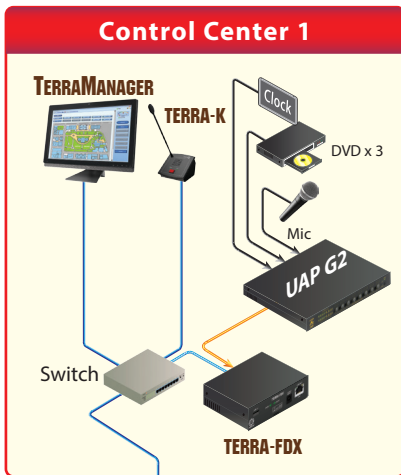

BCU-4830A
Advanced Monitored Battery Charger
3amp/30amp

BCU-4875A
Advanced Monitored Battery Charger
6amp/75amp

PAGING CONSOLES

PSM
Desktop
Paging Console

PSS-G2 / PSS-G2E
Colour Touch Screen
Paging Console
* PSS-G2E: Ethernet type

EN54
16

CD-TOUCH
Wall-Mount Touch Screen Paging Console

CD-8G2 / CD-16G2
8/16 Zones Wall-Mount Paging Console

EN54
16

APPLICATION EXAMPLE

IP Network over Ethernet & Internet (64K bits per call or 128k bits per stream)