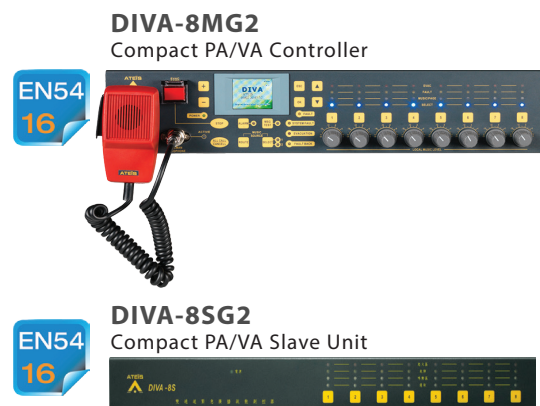

Public Address - Voice Alarm

Audio Distribution over IP

Commercial Audio

Loudspeakers

DIVA

Compact Public Address & Voice Alarm System

DELIVERING YOUR MESSAGE

The DIVA system responds to PA/VA requirements for small to medium installations. The DIVA-8MG2 controller contains Digital Signal Processing (DSP), a digital message player, a monitored fireman microphone, amplifier surveillance with switchover to backup amplifier and monitored loudspeaker lines. A DIVA-8MG2 controller can process and route one PSS-G2/CD-TOUCH paging console or cascade up to 10 PSM/CD-8/CD-16 paging microphones, along with two music inputs, and one mic/line input into two different channels (music + voice). All audio inputs feature contact and VOX activation, each input is fitted with a volume control and equalizer. The DIVA-8MG2 controller has two contact outputs for system status and RS232 for 3rd party control.

For larger installations, up to 15 x DIVA-8SG2 units can be added to the system, increasing up to 128 zones (controller plus slave units). The amplifiers of the DIVA-8MG2 can share their power with the slave units, if more power is needed, additional amplifier(s) can be added to the system. The DIVA system is EN 54-16 and BS 5839/8 certified.

FEATURES & PROCESSORS

- 8 zones with individual volume controls per controller
- 2 audio channel distribution for paging and BGM
- Up to 128 zones (one controller and 15 slave units)
- Emergency messaging and paging
- Full monitoring & backup
- Priority control & failure detection
- Full digital signal processing
- Powerful & fixed DSP function
- Easy integration with TERRACOM and TerraManager
- Modbus, Notier, Vox@Net protocol via RS232
- Programmable message files, scheduler and events
- Internal digital message memory-up to 45 minutes in WAV format