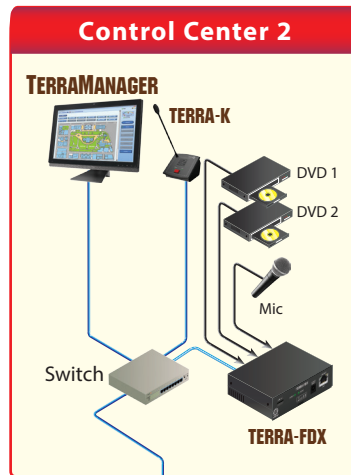

BCU-4830A
Advanced Monitored Battery Charger
3amp/30amp

BCU-4875A
Advanced Monitored Battery Charger
6amp/75amp

PAGING CONSOLES

PSM
Desktop
Paging Console

PSS-G2 / PSS-G2E
Colour Touch Screen
Paging Console
* PSS-G2E: Ethernet type

EN54
16

CD-TOUCH
Wall-Mount Touch Screen Paging Console

CD-8G2 / CD-16G2
8/16 Zones Wall-Mount Paging Console

EN54
16

APPLICATION EXAMPLE

IP Network over Ethernet & Internet (64K bits per call or 128k bits per stream)