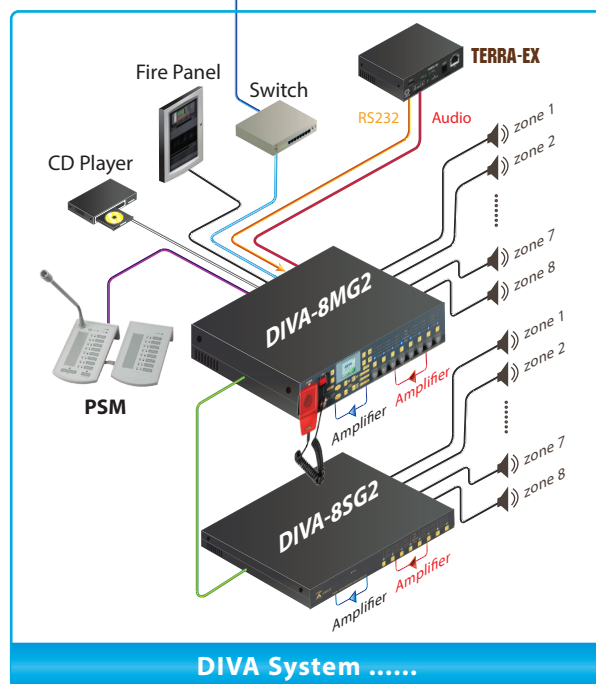

Public Address - Voice Alarm

Audio Distribution over IP

Commercial Audio

Loudspeakers

DIVA

Compact Public Address & Voice Alarm System

DELIVERING YOUR MESSAGE

The DIVA system responds to PA/VA requirements for small to medium installations. The DIVA-8MG2 controller contains Digital Signal Processing (DSP), a digital message player, a monitored fireman microphone, amplifier surveillance with switchover to backup amplifier and monitored loudspeaker lines. A DIVA-8MG2 controller can process and route one PSS-G2/CD-TOUCH paging console or cascade up to 10 PSM/CD-8/CD-16 paging microphones, along with two music inputs, and one mic/line input into two different channels (music + voice). All audio inputs feature contact and VOX activation, each input is fitted with a volume control and equalizer. The DIVA-8MG2 controller has two contact outputs for system status and RS232 for 3rd party control.

BCU-4830A
Advanced Monitored Battery Charger
3amp/30amp

BCU-4875A
Advanced Monitored Battery Charger
6amp/75amp

PAGING CONSOLES

PSM
Desktop
Paging Console

PSS-G2 / PSS-G2E
Colour Touch Screen
Paging Console
* PSS-G2E: Ethernet type

EN54
16

CD-TOUCH
Wall-Mount Touch Screen Paging Console

CD-8G2 / CD-16G2
8/16 Zones Wall-Mount Paging Console

EN54
16

APPLICATION EXAMPLE

IP Network over Ethernet & Internet (64K bits per call or 128k bits per stream)