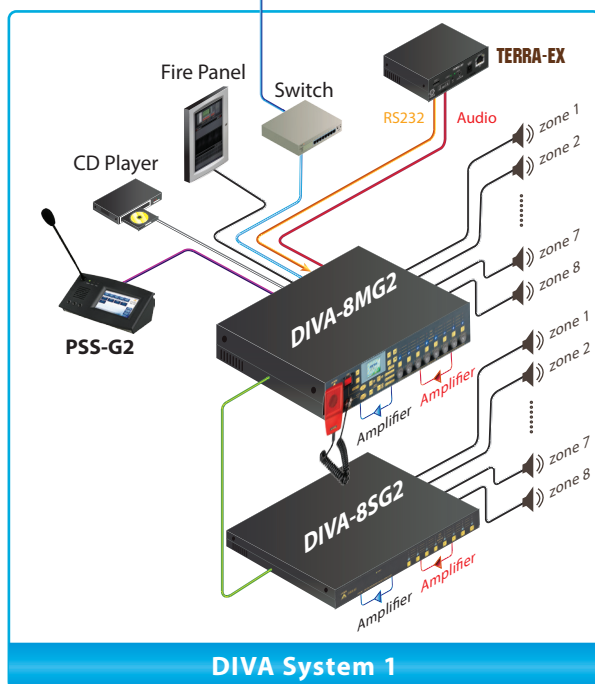

Public Address - Voice Alarm

Audio Distribution over IP

Commercial Audio

Loudspeakers

DIVA

Compact Public Address & Voice Alarm System

DELIVERING YOUR MESSAGE

The DIVA system responds to PA/VA requirements for small to medium installations. The DIVA-8MG2 controller contains Digital Signal Processing (DSP), a digital message player, a monitored fireman microphone, amplifier surveillance with switchover to backup amplifier and monitored loudspeaker lines. A DIVA-8MG2 controller can process and route one PSS-G2/CD-TOUCH paging console or cascade up to 10 PSM/CD-8/CD-16 paging microphones, along with two music inputs, and one mic/line input into two different channels (music + voice). All audio inputs feature contact and VOX activation, each input is fitted with a volume control and equalizer. The DIVA-8MG2 controller has two contact outputs for system status and RS232 for 3rd party control.

BCU-4830A
Advanced Monitored Battery Charger
3amp/30amp

BCU-4875A
Advanced Monitored Battery Charger
6amp/75amp

PAGING CONSOLES

PSM
Desktop
Paging Console

PSS-G2 / PSS-G2E
Colour Touch Screen
Paging Console
* PSS-G2E: Ethernet type

EN54
16

CD-TOUCH
Wall-Mount Touch Screen Paging Console

CD-8G2 / CD-16G2
8/16 Zones Wall-Mount Paging Console

EN54
16

APPLICATION EXAMPLE

IP Network over Ethernet & Internet (64K bits per call or 128k bits per stream)